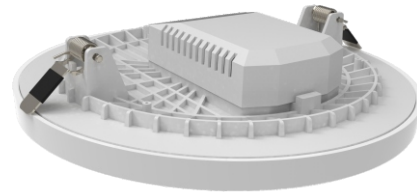

**Datasheet- Frameless Panel Light (Round)**

**PARAMETERS:**

Model No.:	3.5C01	4C01	5C01	6C01
Power	10W	15W	20W	24W
Dimension	Φ115XH41mm	Φ140XH41mm	Φ170XH41mm	Φ190XH41mm
Cutout	95mm	115mm	140mm	155mm
LED Chip	2835SMD			
Luminous Efficacy	100lm/W			
Beam Angle	120°			
CRI	Ra>80			
CCT	3000K/4000K/6000K			

**DIMENSIONS**

**LIGHTING DISTRIBUTIONS**

**EXPLODE**

**APPLICATIONS**