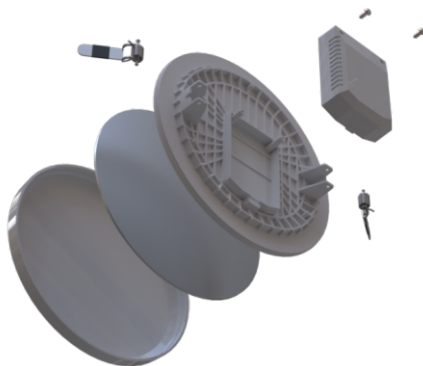

**Datasheet- Frameless Panel Light (Round)**

**PARAMETERS:**

Model No.:	3.5C01	4C01	5C01	6C01
Power	10W	15W	20W	24W
Dimension	Φ115XH41mm	Φ140XH41mm	Φ170XH41mm	Φ190XH41mm
Cutout	95mm	115mm	140mm	155mm
LED Chip	2835SMD			
Luminous Efficacy	100lm/W			
Beam Angle	120°			
CRI	Ra>80			
CCT	3000K/4000K/6000K			

**DIMENSIONS**

**LIGHTING DISTRIBUTIONS**

**EXPLODE**

**APPLICATIONS**