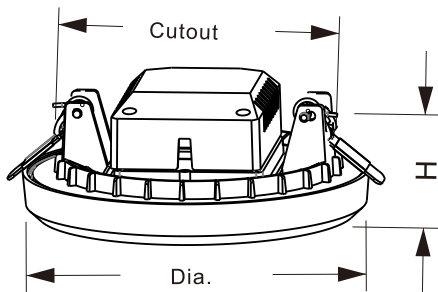

**Datasheet- Frameless Panel Light (Round)**

**PARAMETERS:**

Model No.:	3.5C01	4C01	5C01	6C01
Power	10W	15W	20W	24W
Dimension	Φ115XH41mm	Φ140XH41mm	Φ170XH41mm	Φ190XH41mm
Cutout	95mm	115mm	140mm	155mm
LED Chip	2835SMD			
Luminous Efficacy	100lm/W			
Beam Angle	120°			
CRI	Ra>80			
CCT	3000K/4000K/6000K			

**DIMENSIONS**

**LIGHTING DISTRIBUTIONS**

**EXPLODE**

**APPLICATIONS**