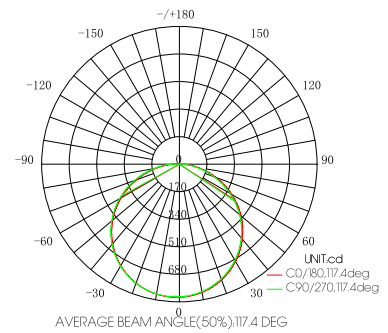

**Datasheet- Frameless Panel Light (Round)**

**PARAMETERS:**

Model No.:	3.5C01	4C01	5C01	6C01
Power	10W	15W	20W	24W
Dimension	Φ115XH41mm	Φ140XH41mm	Φ170XH41mm	Φ190XH41mm
Cutout	95mm	115mm	140mm	155mm
LED Chip	2835SMD			
Luminous Efficacy	100lm/W			
Beam Angle	120°			
CRI	Ra>80			
CCT	3000K/4000K/6000K			

**DIMENSIONS**

**LIGHTING DISTRIBUTIONS**

**EXPLODE**

**APPLICATIONS**